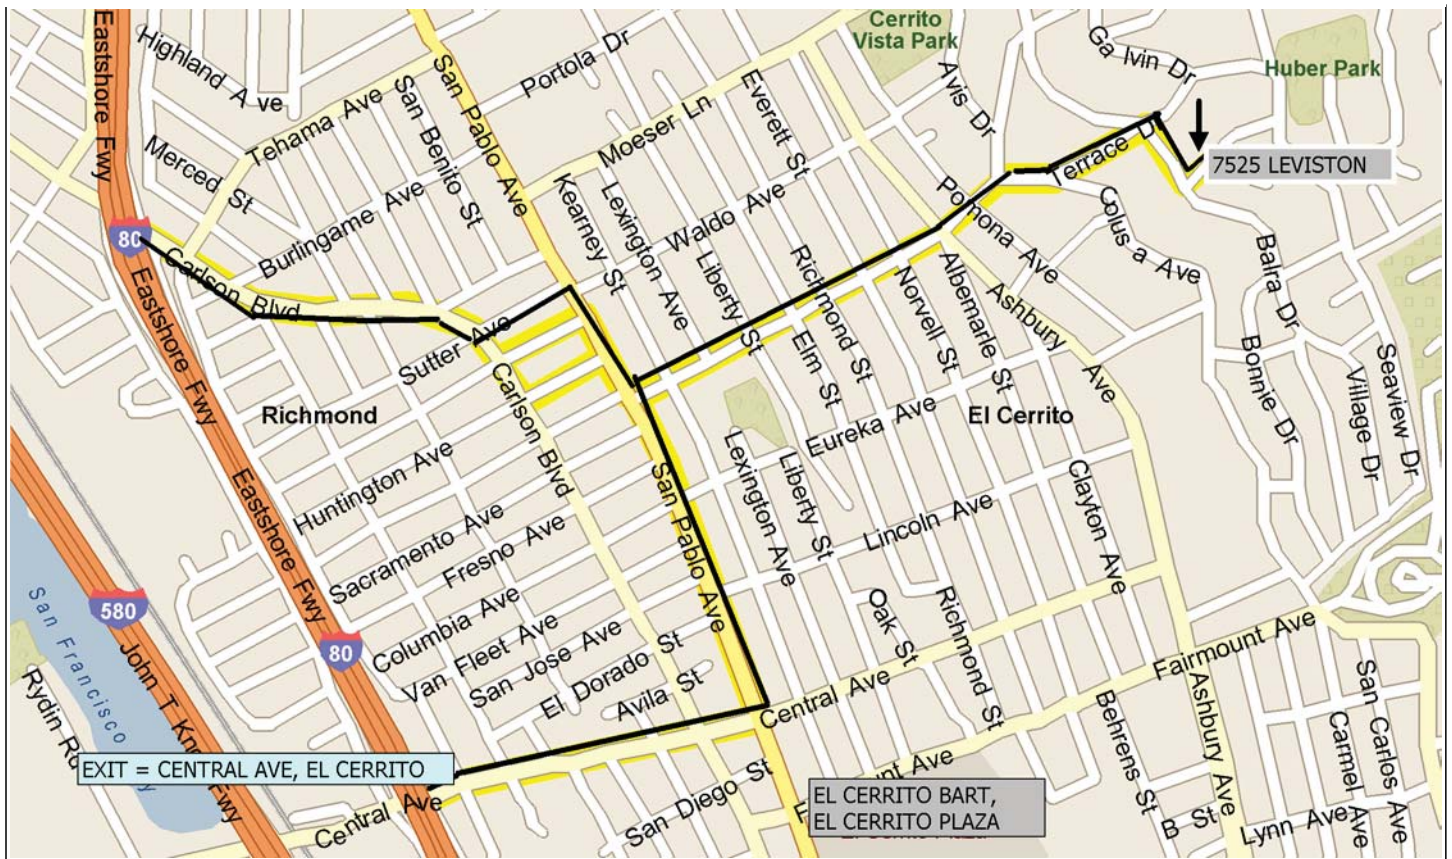

DIRECTIONS TO 7525 LEVISTON □

- 1. From I-80, take the CARLSON AVENUE exit towards EL CERRITO □
- 2. Turn LEFT onto SUTTER AVE. 0.43 miles □
- 3. Turn RIGHT onto SAN PABLO AVENUE. 1 Block □
- 4. Turn LEFT onto STOCKTON AVENUE. (First left turn) □
- 5. Turn SLIGHT RIGHT onto TERRACE DR. 0.19 miles □
- 6. Turn RIGHT onto BALRA DR. 0.09 miles □
- 7. Turn LEFT onto LEVISTON AVE. 0.02 miles